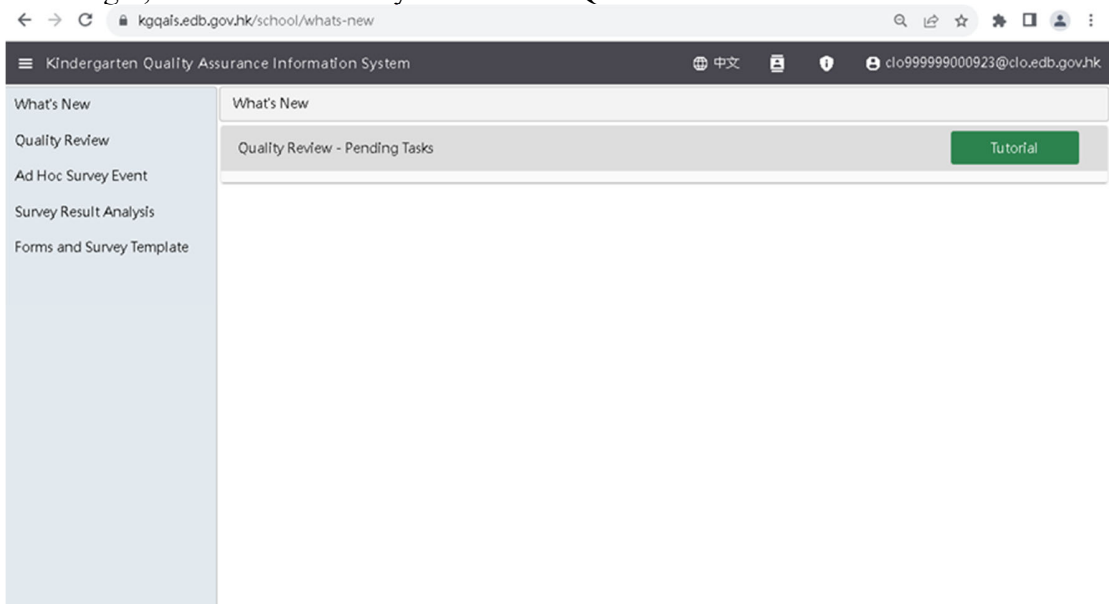

Introduction to the Kindergarten Quality Assurance Information System

Schools may submit information related to Quality Review online via “Kindergarten Quality Assurance Information System” (KGQAIS). Log in details are as follows:

1. Please use Chrome / Safari / Firefox / Microsoft Edge browser to access the system.
2. Please enter the URL <https://kgqais.edb.gov.hk/school> to log in the KGQAIS.
  Reset the password on that page if it is lost. For enquiries, please call 3464 0592.
3. After login, it will automatically enter the KGQAIS.

4. For enquiries, please contact Ms. Shek or Mr. Wong of the Kindergarten Inspection Section at 2892 6143 or 2892 5933.